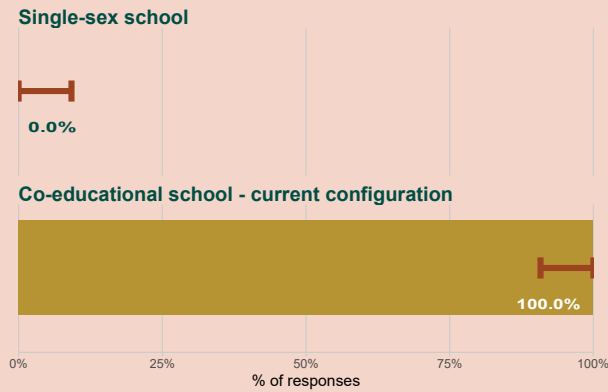

Primary School Survey

School Specific Results

Rathfarnham Educate Together, 19945Q
Ballinteer_Stepaside_DLR, Dublin

Results from parents and guardians with children in this school

Co-educational / single-sex preference

Patronage / ethos preference

Language preference

School Response Rate

57%

77 out of 135 households

Overall School Margin of Error

Preferences will be $\pm 9.2\%$

(indicated by red bar)