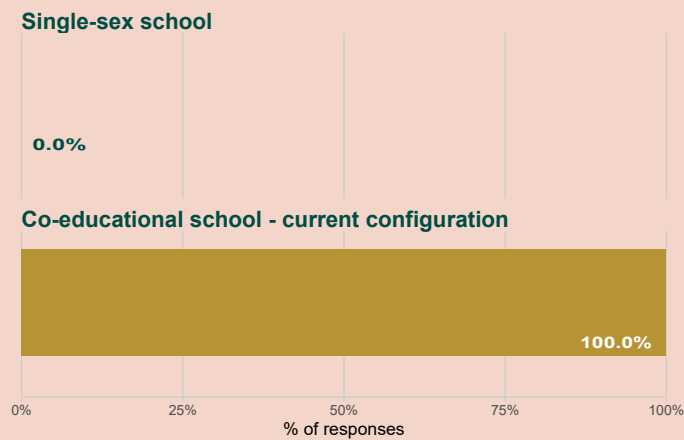

Patronage / ethos preference

Language preference

School Response Rate

57%

77 out of 135 households

Overall School Margin of Error

Preferences will be $\pm 9.2\%$

(indicated by red bar)

Results from 44 parents and guardians who indicated that they intend to enrol their children in this school in the future

Co-educational / single-sex preference

Patronage / ethos preference

Language preference