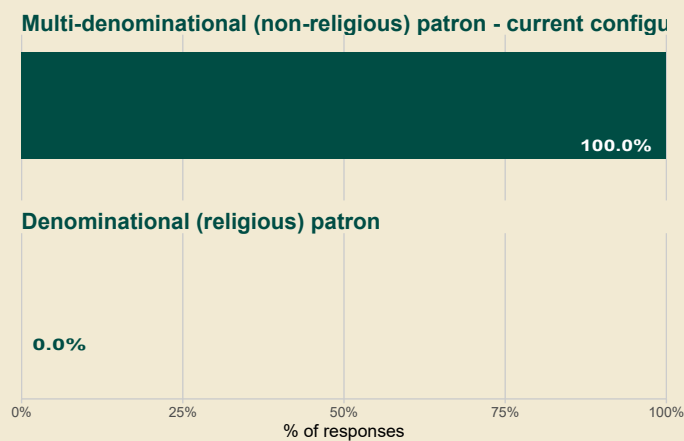

Patronage / ethos preference

Language preference

School Response Rate

57%

77 out of 135 households

Overall School Margin of Error

Preferences will be $\pm 9.2\%$

(indicated by red bar)

Results from 44 parents and guardians who indicated that they intend to enrol their children in this school in the future

Co-educational / single-sex preference

Patronage / ethos preference

Language preference