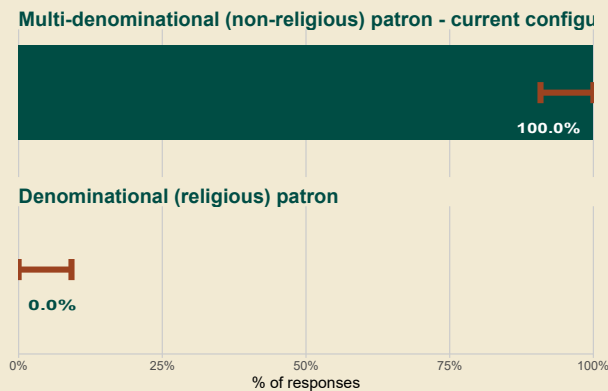

Primary School Survey

School Specific Results

Rathfarnham Educate Together, 19945Q
Ballinteer_Stepaside_DLR, Dublin

Results from parents and guardians with children in this school

Co-educational / single-sex preference

Patronage / ethos preference

Language preference

School Response Rate

57%

77 out of 135 households

Overall School Margin of Error

Preferences will be $\pm 9.2\%$

(indicated by red bar)

Results from 44 parents and guardians who indicated that they intend to enrol their children in this school in the future

Co-educational / single-sex preference

Patronage / ethos preference

Language preference