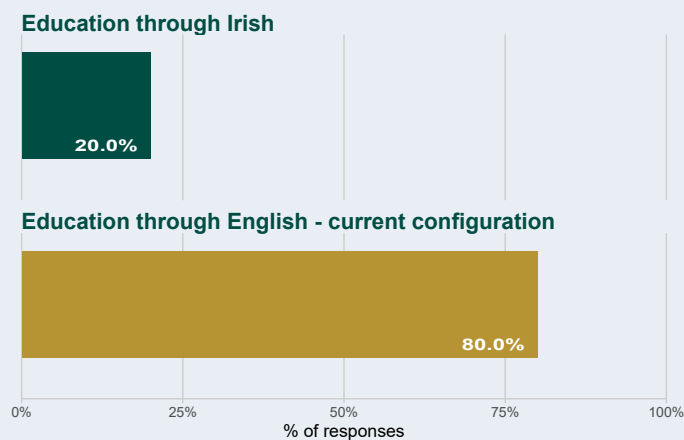

Patronage / ethos preference

Language preference

School Response Rate

57%

77 out of 135 households

Overall School Margin of Error

Preferences will be $\pm 9.2\%$

(indicated by red bar)

Results from 44 parents and guardians who indicated that they intend to enrol their children in this school in the future

Co-educational / single-sex preference

Patronage / ethos preference

Language preference