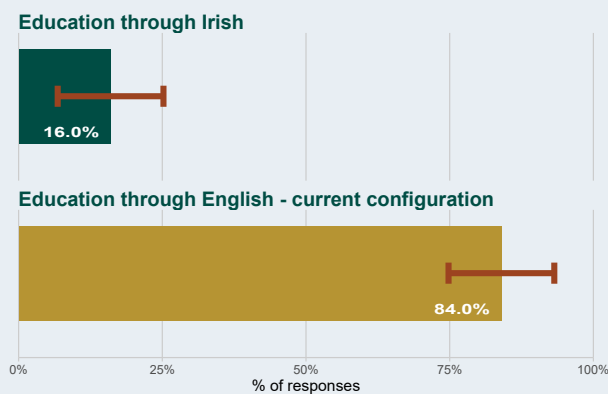

Primary School Survey

School Specific Results

Rathfarnham Educate Together, 19945Q
Ballinteer_Stepaside_DLR, Dublin

Results from parents and guardians with children in this school

Co-educational / single-sex preference

Patronage / ethos preference

Language preference

School Response Rate

57%

77 out of 135 households

Overall School Margin of Error

Preferences will be $\pm 9.2\%$

(indicated by red bar)

Results from 44 parents and guardians who indicated that they intend to enrol their children in this school in the future

Co-educational / single-sex preference

Patronage / ethos preference

Language preference